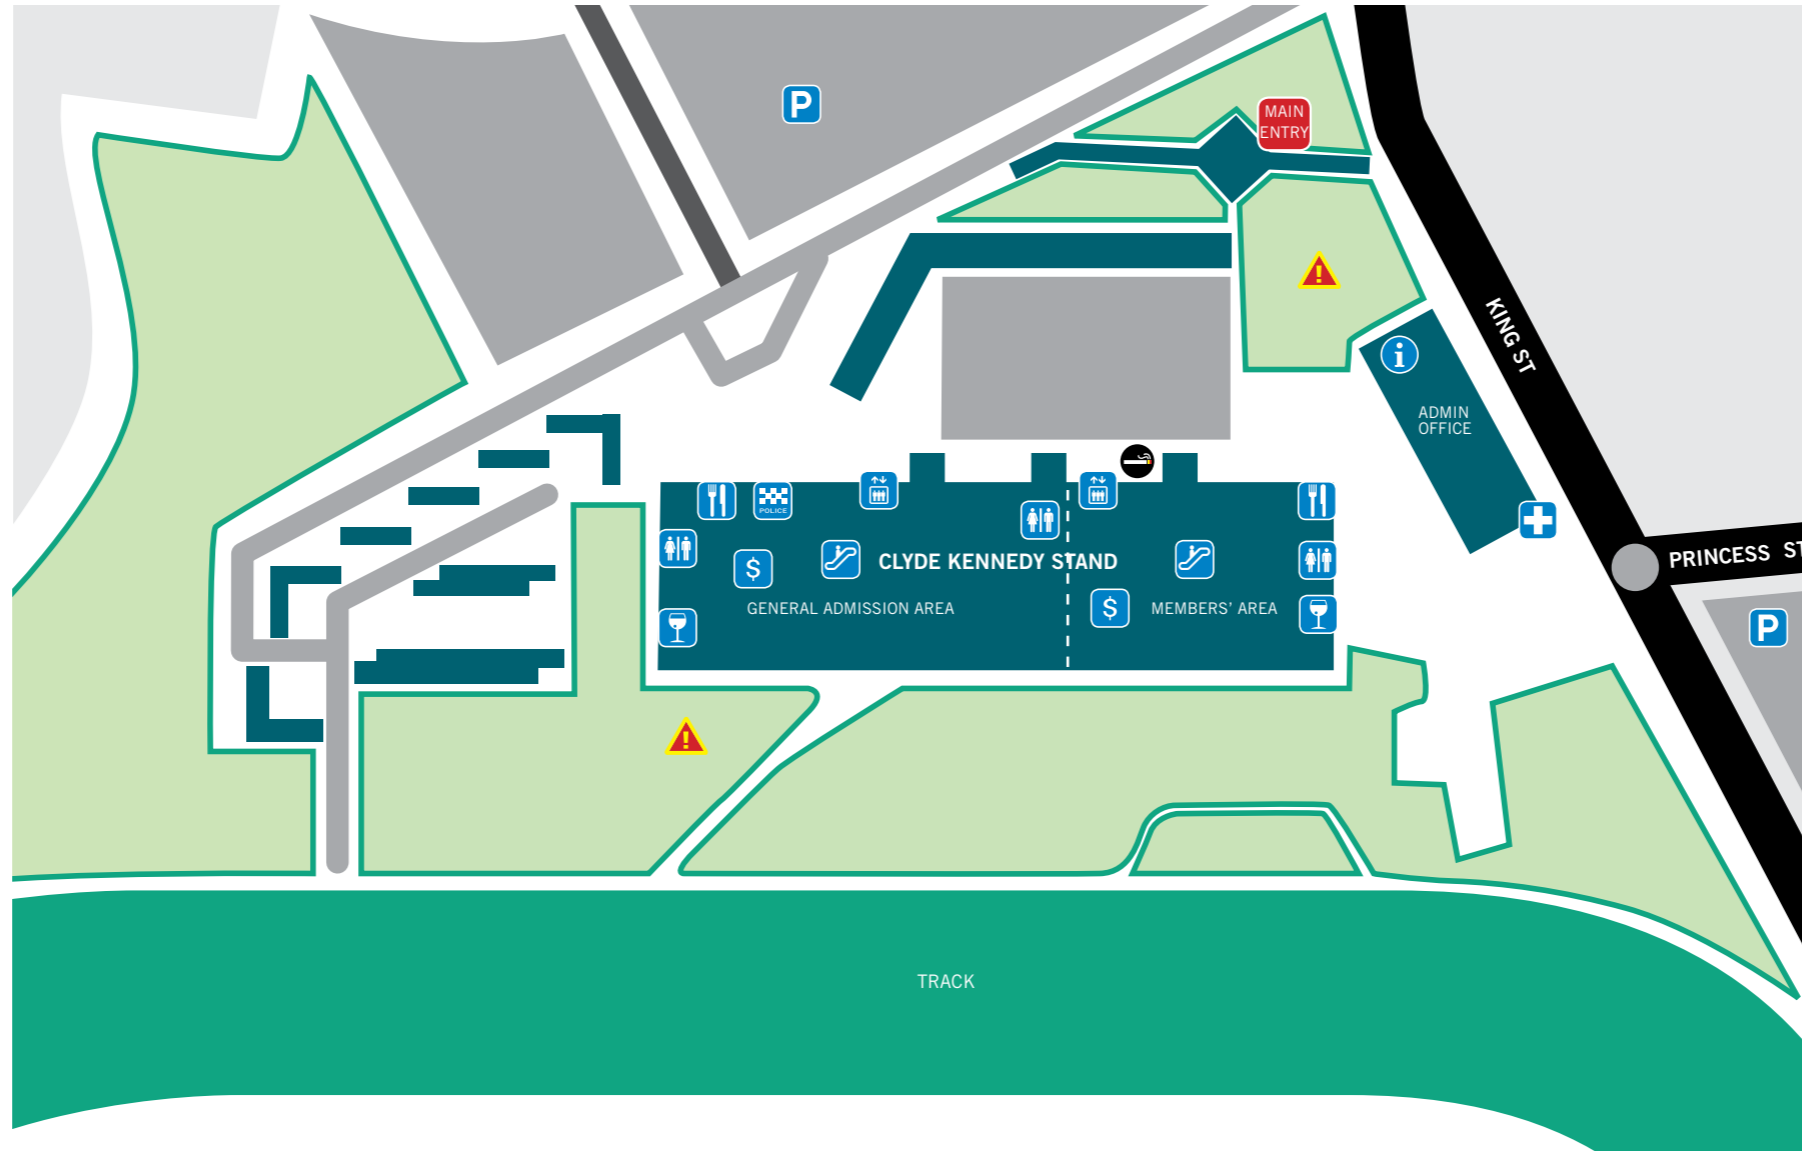

Canterbury Park Precinct

CLYDE KENNEDY STAND AREAS		MEMBERS' RESERVE AREAS	
	Level		Level
Galaxies	2	Canterbury Room	1
Sky High	2	Guineas Restaurant	2
Terraces	2	Phar Lap Bar	2
		Directors' Room	2

LEGEND			
	Information		Food
	Cloakroom/Racebooks		Bar
	Elevators		First Aid
	Escalators		Police/Security
	Toilets		Parking
	ATM		Taxi Rank
	Emergency Assembly Area		Train Station
	Designated Smoking Area		